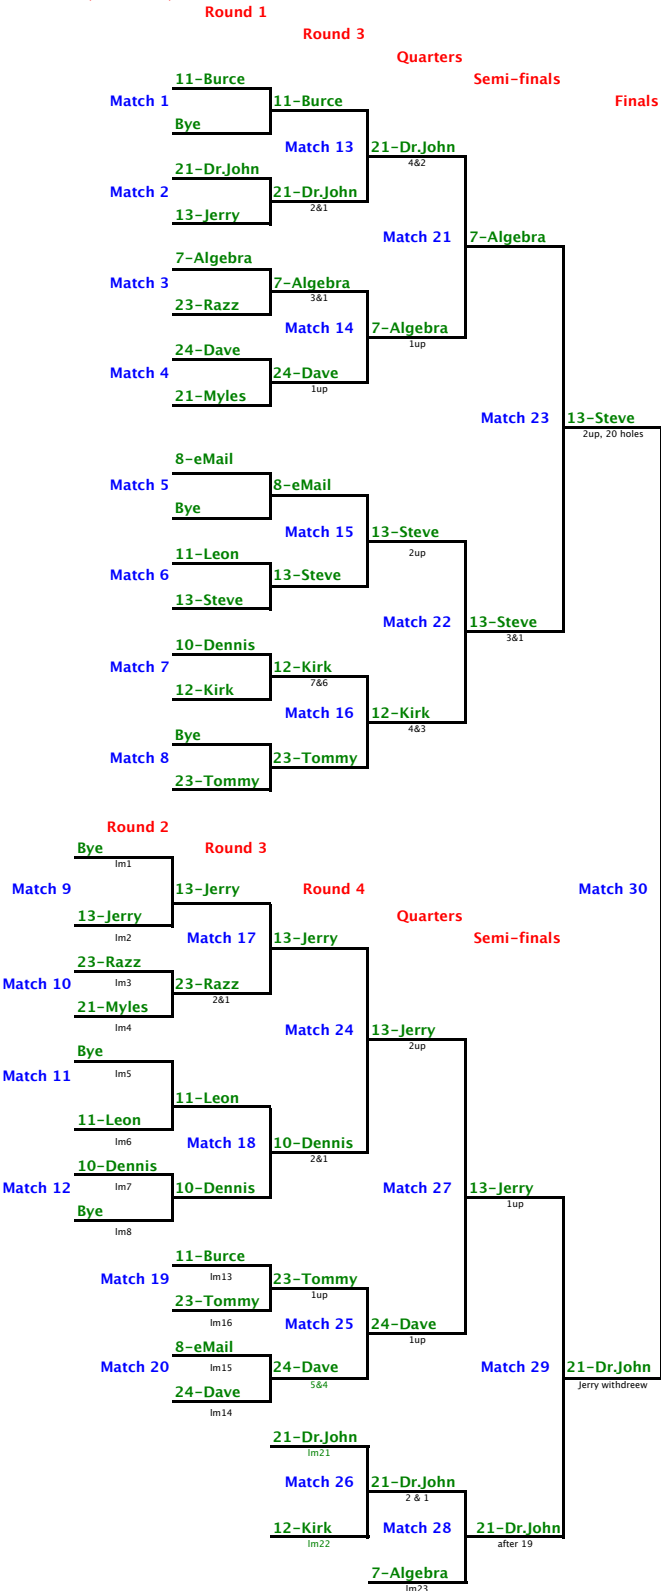

2018 Bruce-a-Nator Elimination MatchPlay

Matches completed through

3 time losers, Entry Fees

\$75	11-Leon	\$20
	13-Jerry	\$0
	8-eMail	
	21-Myles	\$20
	23-Tommy	\$5
	11-Burce	
	23-Razz	\$10
	10-Dennis	
	7-Algebra	\$10
	12-Kirk	
	24-Dave	\$10

Main Draw (0 losses)

Double Losers