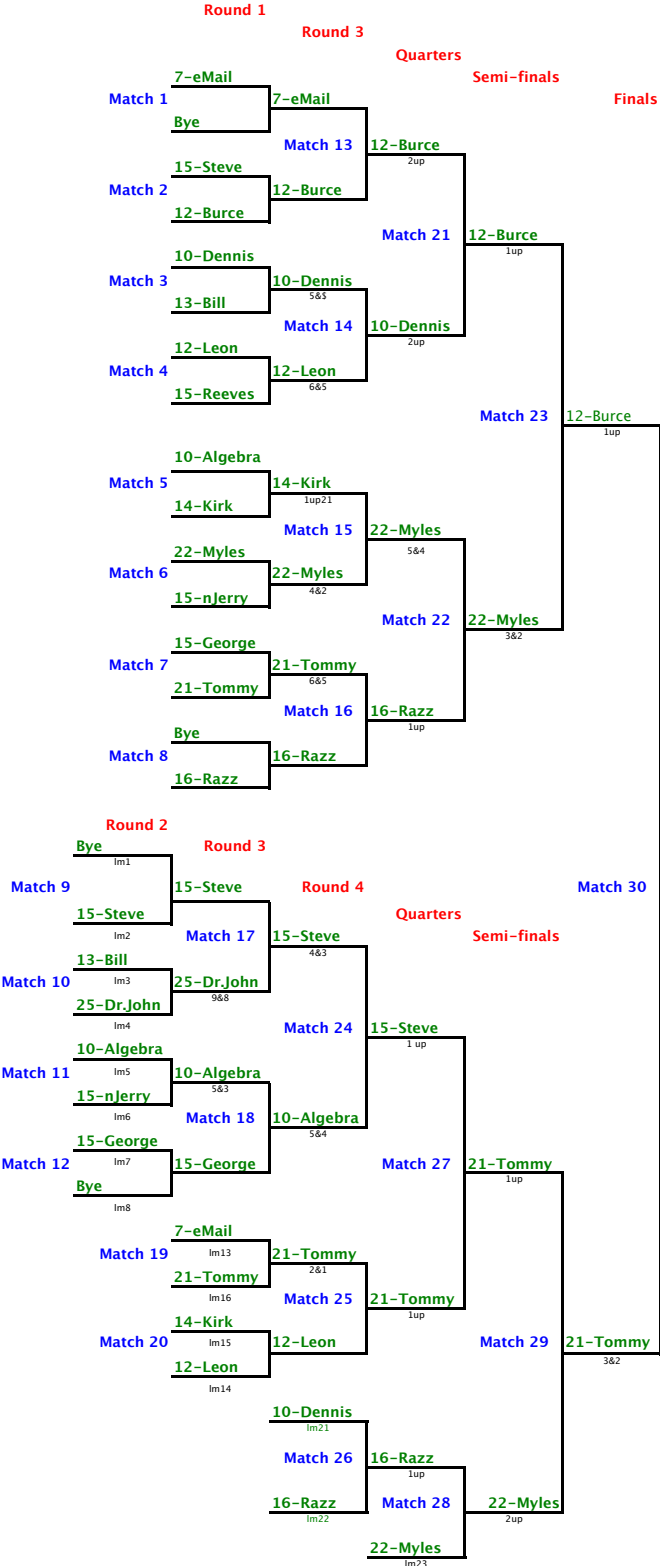

2018 eMail Matchplay Invitational

Matches completed through 30May2018

3 time losers, Entry Fees

\$110	15-nJerry	\$20
	15-George	\$20
	10-Algebra	\$10
	14-Krik	\$15
	25-Dr.John	\$10
	14-Bill	\$15
	10-Dennis	\$15
	13-Leon	\$0
	16-Razz	\$5

Main Draw (0 losses)

Double Losers

22-Myles
Champion
Loser Loser

Bruce
Champion
eMail Player
3&2

GGA