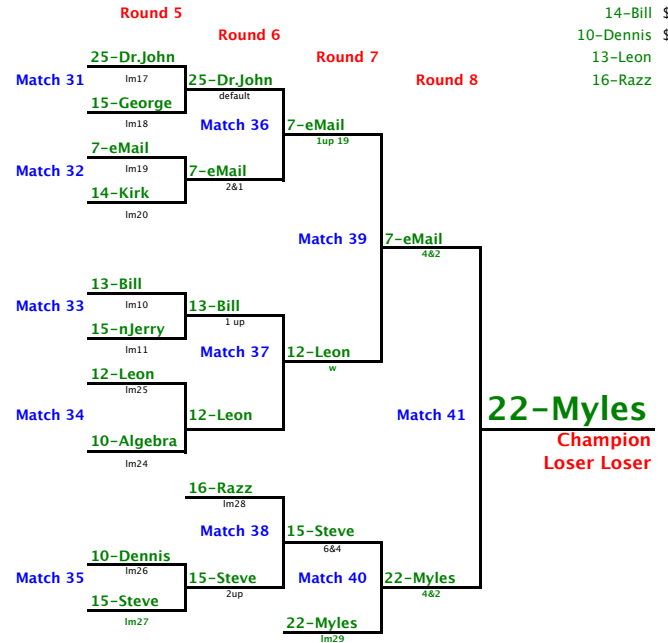

2018 eMail Matchplay Invitational

Matches completed through 30May2018

3 time losers, Entry Fees

\$110	15-nJerry	\$20
	15-George	\$20
	10-Algebra	\$10
	14-Krik	\$15
	25-Dr.John	\$10
	14-Bill	\$15
	10-Dennis	\$15
	13-Leon	\$0
	16-Razz	\$5

Main Draw (0 losses)

Double Losers

22-Myles
Champion
Loser Loser

Bruce
Champion
eMail Player
3&2

GGA